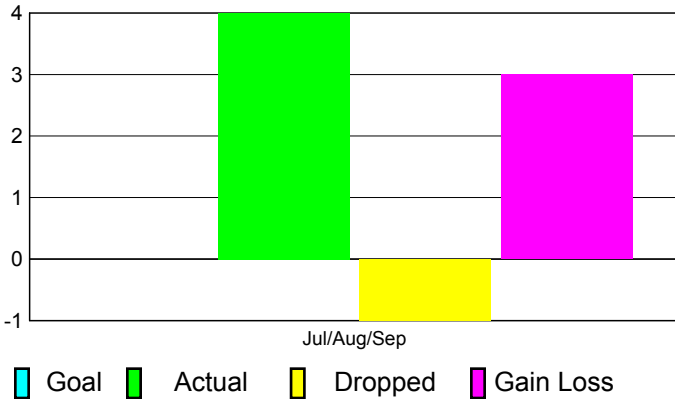

2011-2012 GMT Reports for District (or Undistricted) **District 323D2**

GMT: **KAMLESH JAIN**

Location: **INDIA**

GMT CA: **6**

CLUBS

Club Results
2011-2012

Clubs
2010-2011

Month	New Club Goal	Actual New Clubs	Actual Dropped Clubs	Gain/Loss of Clubs	Gain/Loss of Clubs
Jul/Aug/Sep		4	-1	3	3
Totals		4	-1	3	3

Club Results 2011-2012

Goal, New, Dropped, Gain/Loss

Comparison of Club Gain/Loss

Current Year Compared to the Previous Year

YTD Status Quo Clubs 2011-2012

Status Quo Clubs Compared to Status Quo Members

MEMBERSHIP