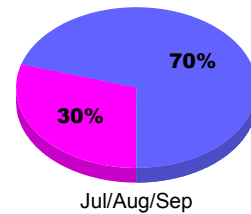

Membership Results
2011-2012

Membership
2010-2011

Month	Net Memb Goal	Actual New Memb	Actual Dropped Memb	Gain/Loss of Memb	Gain/Loss of Memb
Jul/Aug/Sep		313	-119	194	118
Totals		313	-119	194	118

Membership Results 2011-2012

Goal, New, Dropped, Gain/Loss

Comparison of Membership Gain/Loss

Current Year Compared to the Previous Year

Gender Comparison 2011-2012

Male Female