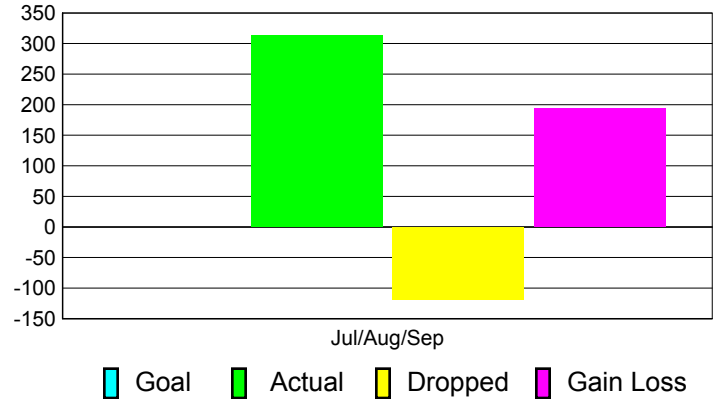

Membership Results 2011-2012

Goal, New, Dropped, Gain/Loss